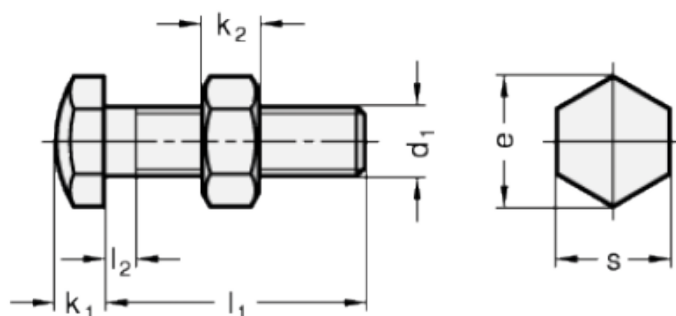

Article number: 20251M430BK

Description: E+G Setting bolt GN 251-M4-30-BK
with nut

Measures

Type AK

Type BK

Mounting block GN 412.1

d	= M4	s = 7
e	= 8.1	
K	= -	
k1	= 2.8	
k2	= 2.4	
l1	= 30	
l2 max.	= 2.1	
l3	= 1.5	