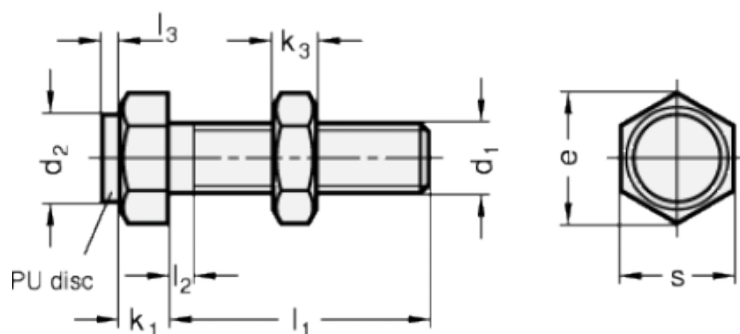

Article number: 20251M430BK

Description: E+G Setting bolt GN 251-M4-30-BK
with nut

Measures

Type AK

Type BK

Mounting block GN 412.1

d	= M4	s = 7
e	= 8.1	
K	= -	
k1	= 2.8	
k2	= 2.4	
l1	= 30	
l2 max.	= 2.1	
l3	= 1.5	